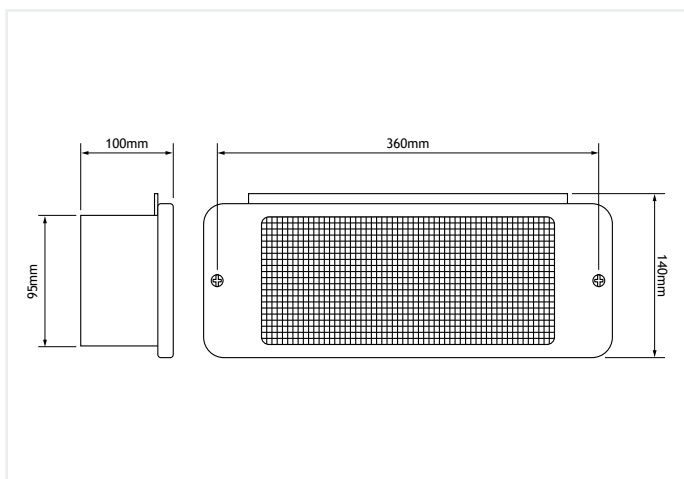

Recessed 8W Mains Emergency Light

(ZT-REC/1X8/MAINS)

Features

- ✓ Polycarbonate diffuser
- ✓ Recessed mounted

Model	ZT-REC/1X8/MAINS
Part No.	45-107
Lamp Type	T5 8W Fluorescent tube
Input Voltage	220-240V AC 50Hz
Mains Frequency	50Hz
Power	8W
Dimensions (mm)	420 x 145 x 100